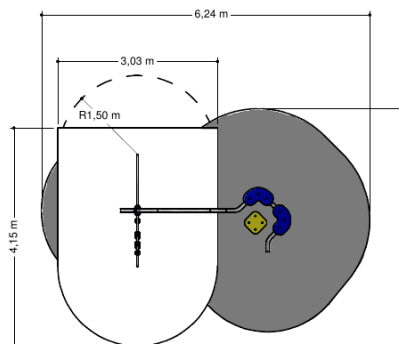

# PNRE000.105

Playchain 105 Play corner big

1+

3 - 8

3.5 x 2.2 x 1.5 m

4.2 x 3.1 m

4.6 x 6.5 m

0.9 m