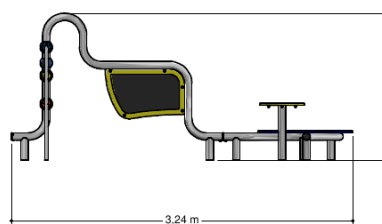

# PNRE000.105

Playchain 105 Play corner big

1+

3 - 8

3.5 x 2.2 x 1.5 m

4.2 x 3.1 m

4.6 x 6.5 m

0.9 m